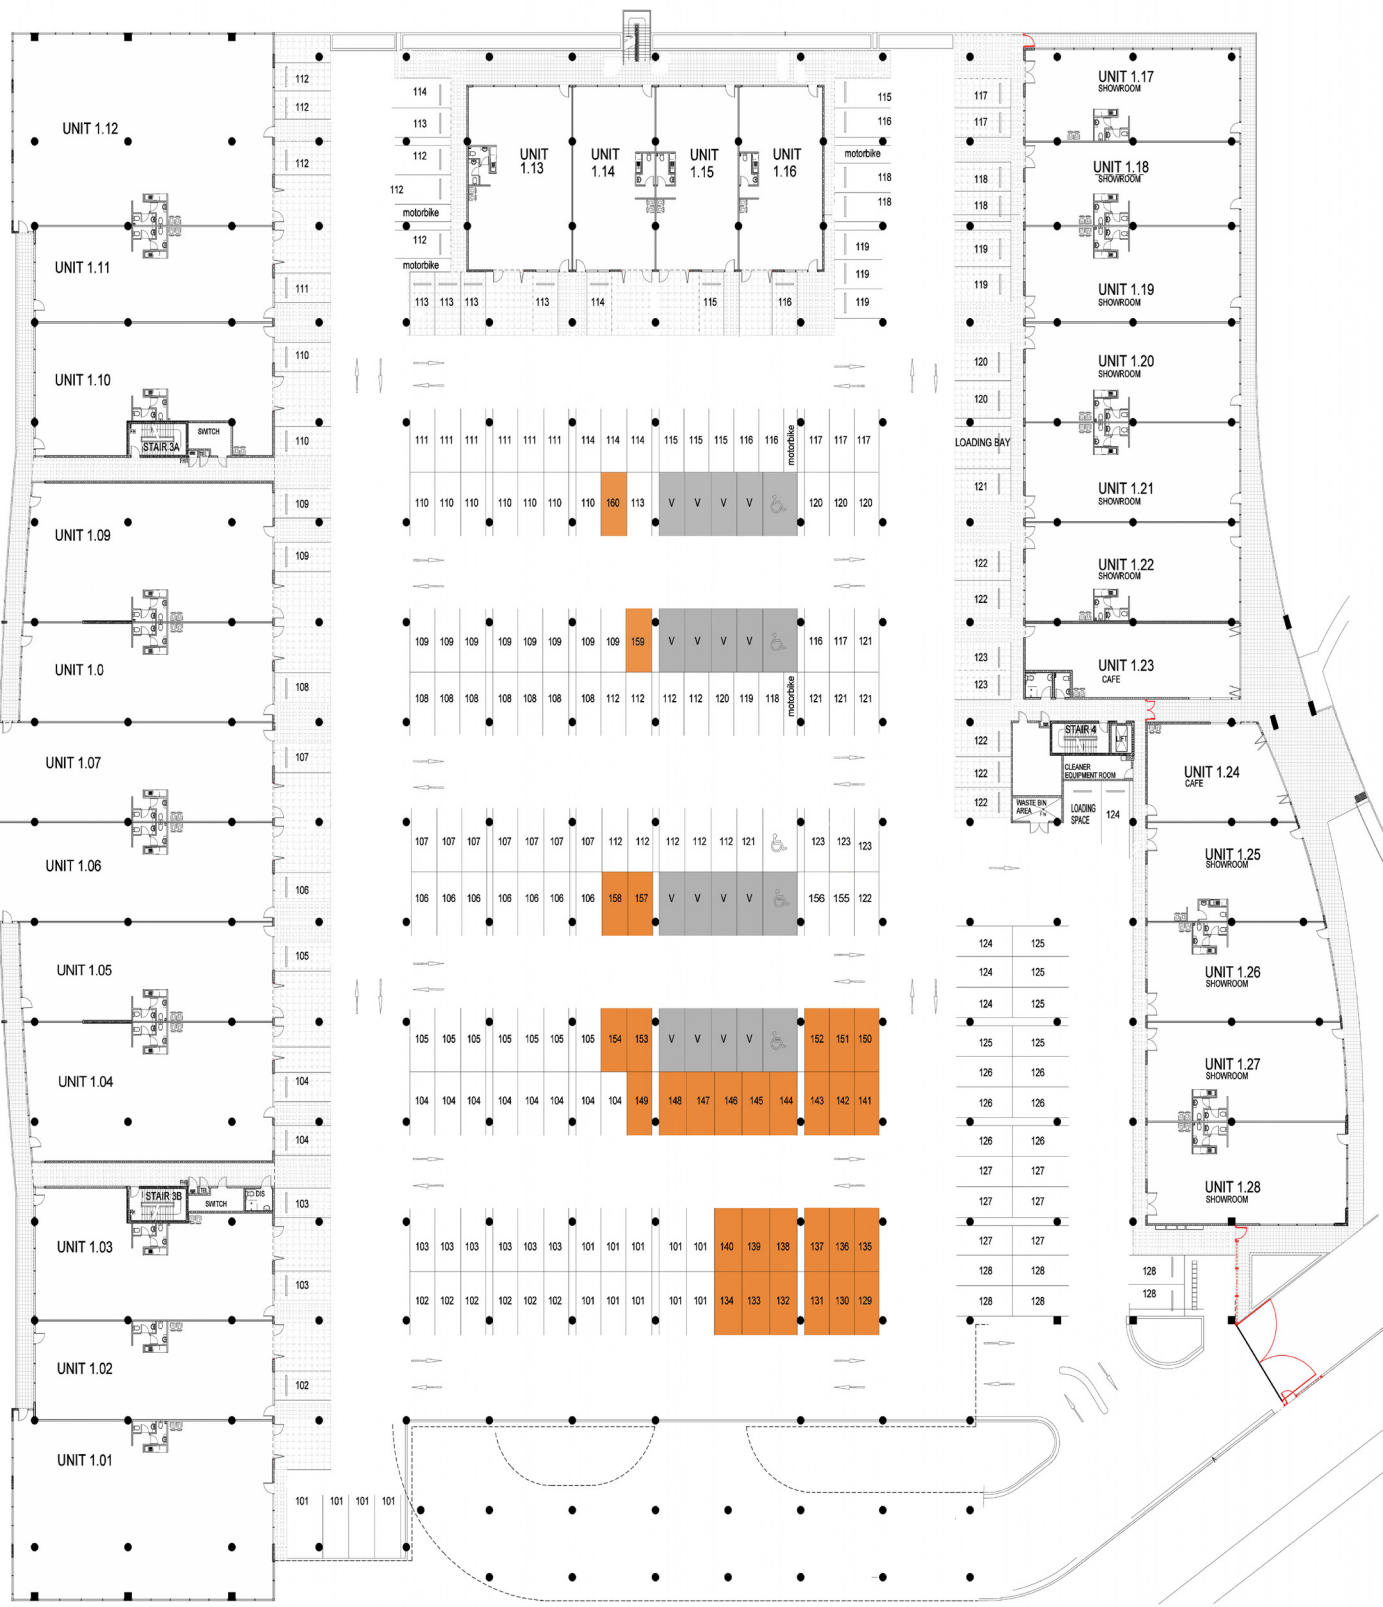

# T1 CAR PARK PLAN Level 1

Old Windsor Road

Lexington Drive

Technology Way